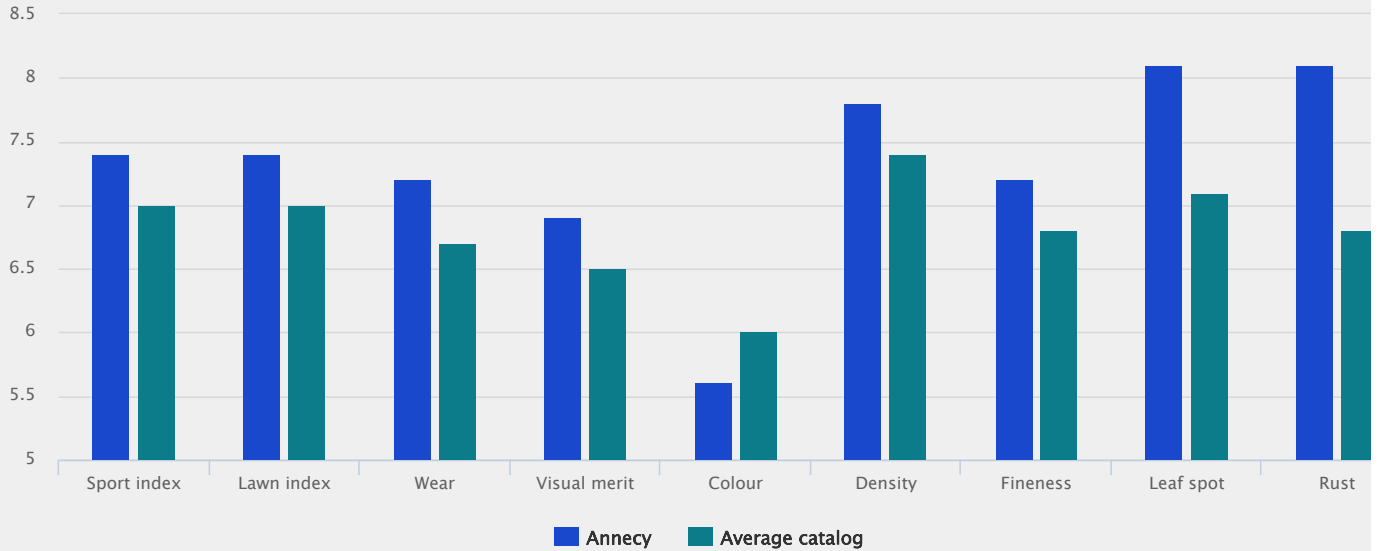

Uses

ANNECY is suited for both intense wear in sport fields and in parks and gardens where visual merit is important.

Technical Specifications

- Perennial ryegrass
- Fine-leaved, dense and rust resistant beautiful variety
- Listed/recommended in EU
BY DE DK FR RU UK

Specification and ratings

Performance in France

Source : Bulletin gazon 2017 (Geves)

Scale: 1-9, 9 = best, darkest

Ratings

Scale 1-9, where 9 = best or most pronounced